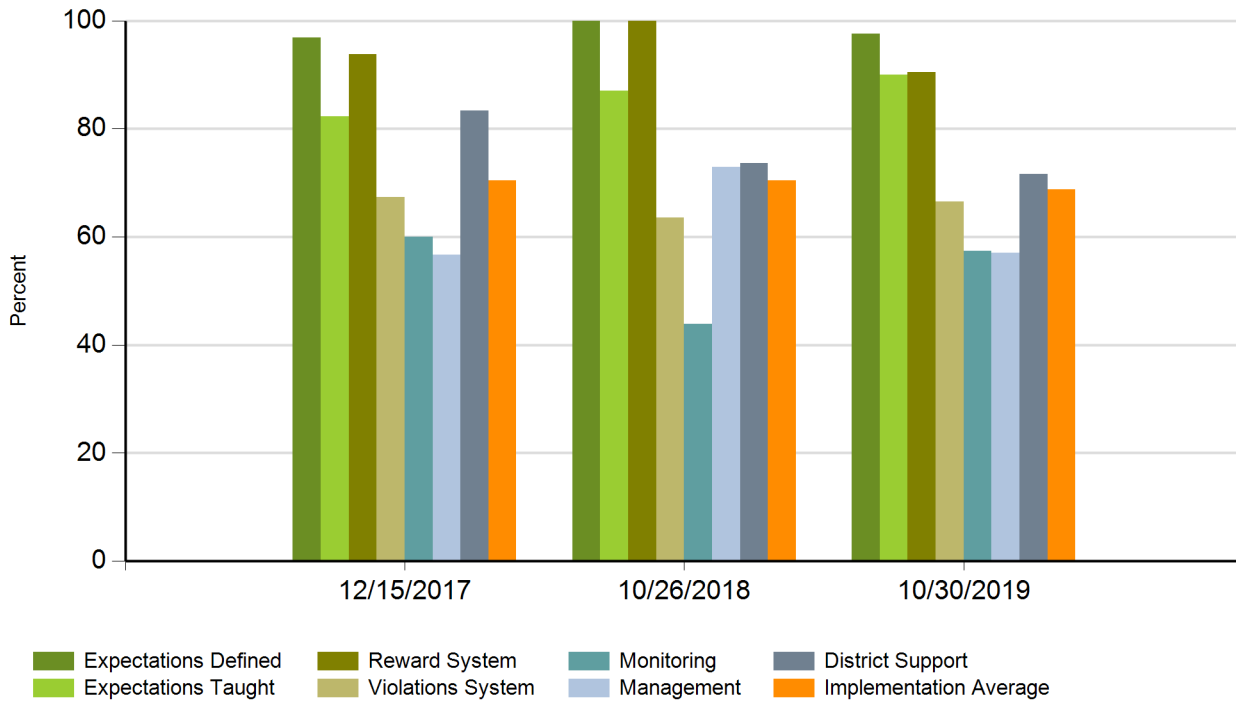

	Expectations Defined	Expectations Taught	Reward System	Violations System	Monitoring	Management	District Support	Implementation Average
12/15/2017	97%	82%	94%	67%	60%	57%	83%	70%
10/26/2018	100%	87%	100%	64%	44%	73%	74%	70%
10/30/2019	98%	90%	90%	67%	57%	57%	72%	69%