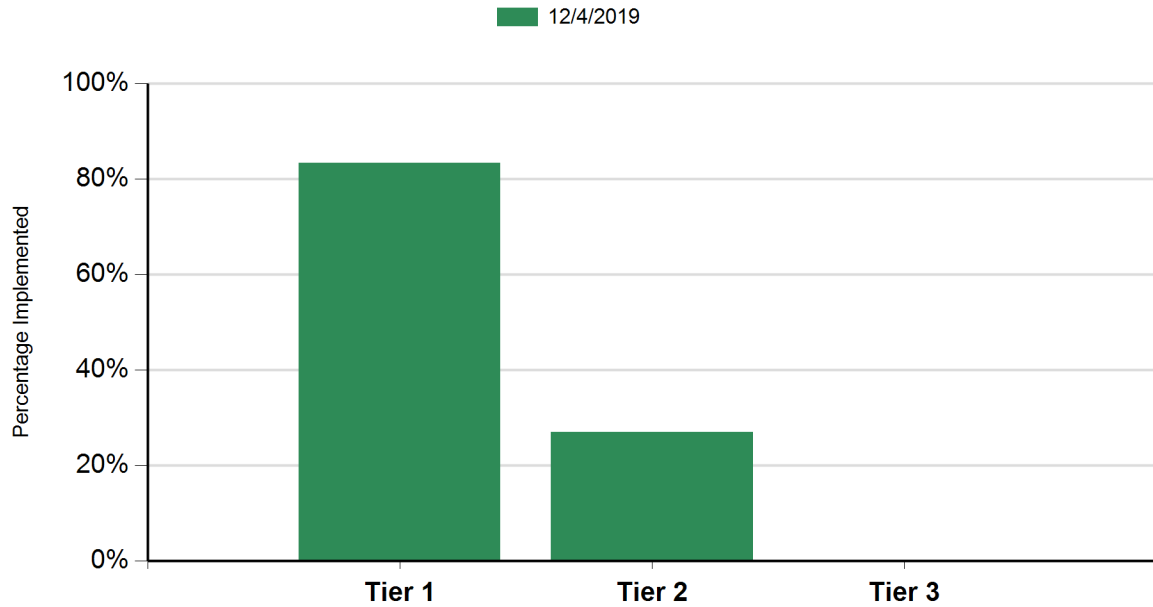

**Trapp Elementary School**  
 Rialto, California

**School-Wide PBIS (SWPBIS) Tiered Fidelity Inventory**  
**Trapp Elementary School**  
**12/4/2019**

Date Completed	Tier 1	Tier 2	Tier 3
12/4/2019	83%	27%	0%