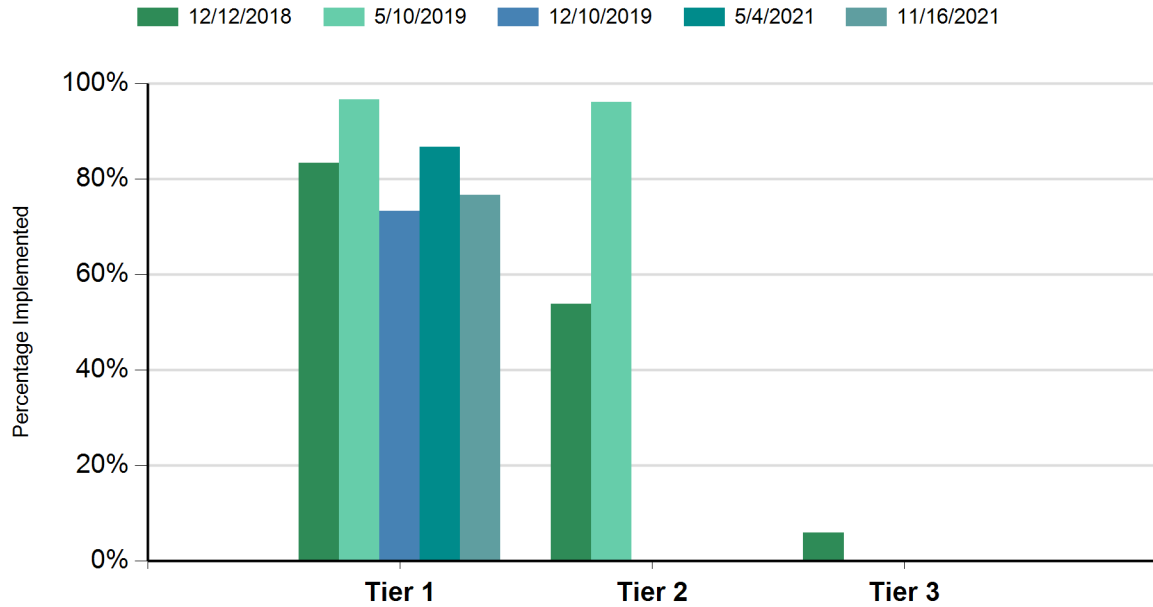

**Kelley Elementary School**  
Rialto, California

**School-Wide PBIS (SWPBIS) Tiered Fidelity Inventory**  
**Kelley Elementary School**  
**12/12/2018 - 11/16/2021**

Date Completed	Tier 1	Tier 2	Tier 3
12/12/2018	83%	54%	6%
5/10/2019	97%	96%	0%
12/10/2019	73%	0%	0%
5/4/2021	87%	0%	0%
11/16/2021	77%	0%	0%