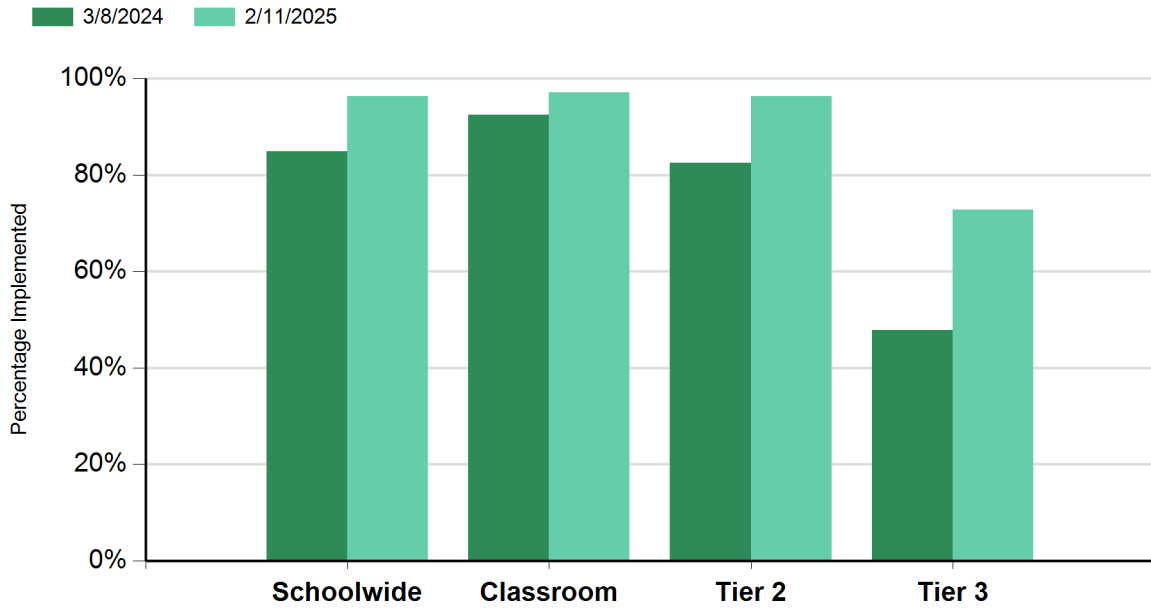

Kelley Elementary School
 Rialto, California

**Self-Assessment Survey
 Subscale Scores
 School Years: 2023 - 2024**

Date Close	Schoolwide	Classroom	Tier 2
3/8/2024	85%	92%	82%
2/11/2025	96%	97%	96%

Tier 3	
	48%
	73%