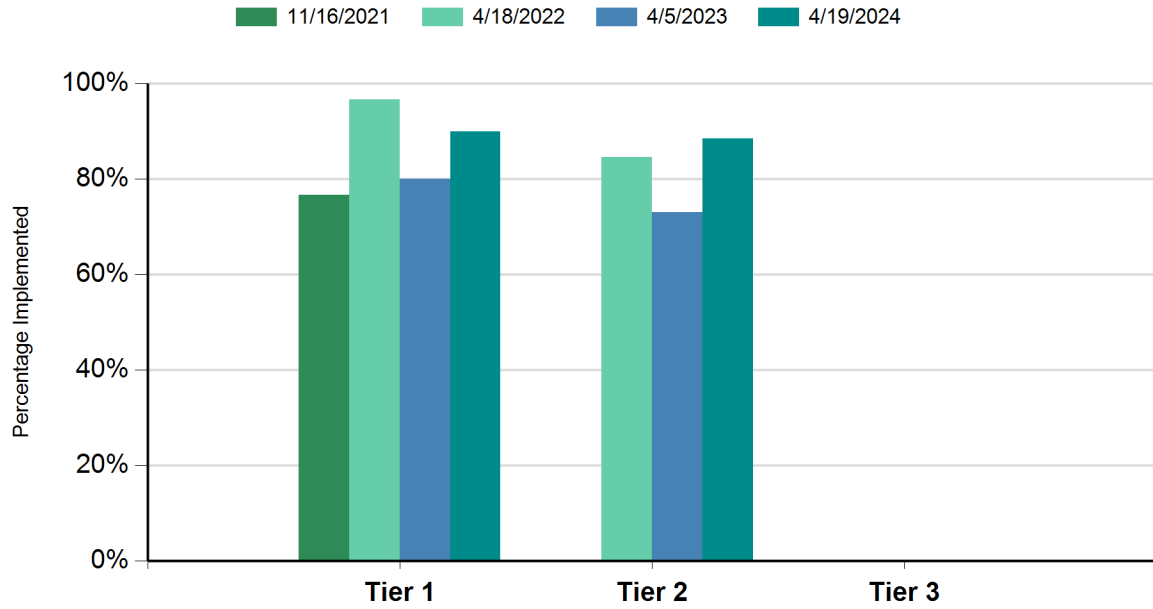

Kelley Elementary School
Rialto, California

School-Wide PBIS (SWPBIS) Tiered Fidelity Inventory
Kelley Elementary School
11/16/2021 - 4/19/2024

Date Completed	Tier 1	Tier 2	Tier 3
11/16/2021	77%	NA	NA
4/18/2022	97%	85%	NA
4/5/2023	80%	73%	NA
4/19/2024	90%	88%	NA