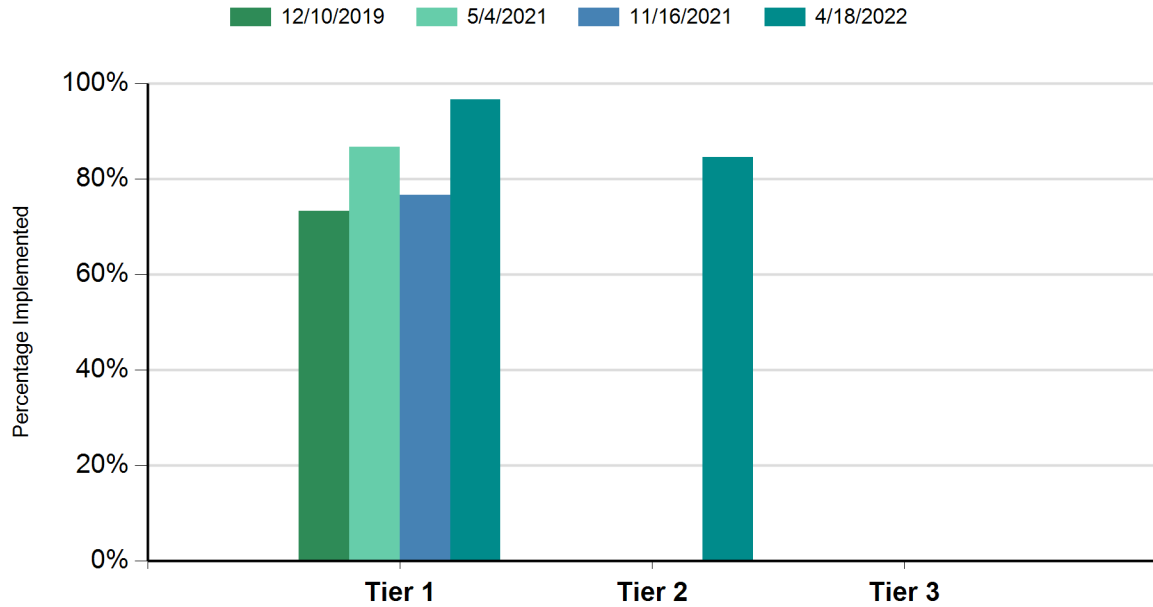

Kelley Elementary School
Rialto, California

School-Wide PBIS (SWPBIS) Tiered Fidelity Inventory
Kelley Elementary School
12/10/2019 - 4/18/2022

Date Completed	Tier 1	Tier 2	Tier 3
12/10/2019	73%	NA	NA
5/4/2021	87%	NA	NA
11/16/2021	77%	NA	NA
4/18/2022	97%	85%	NA