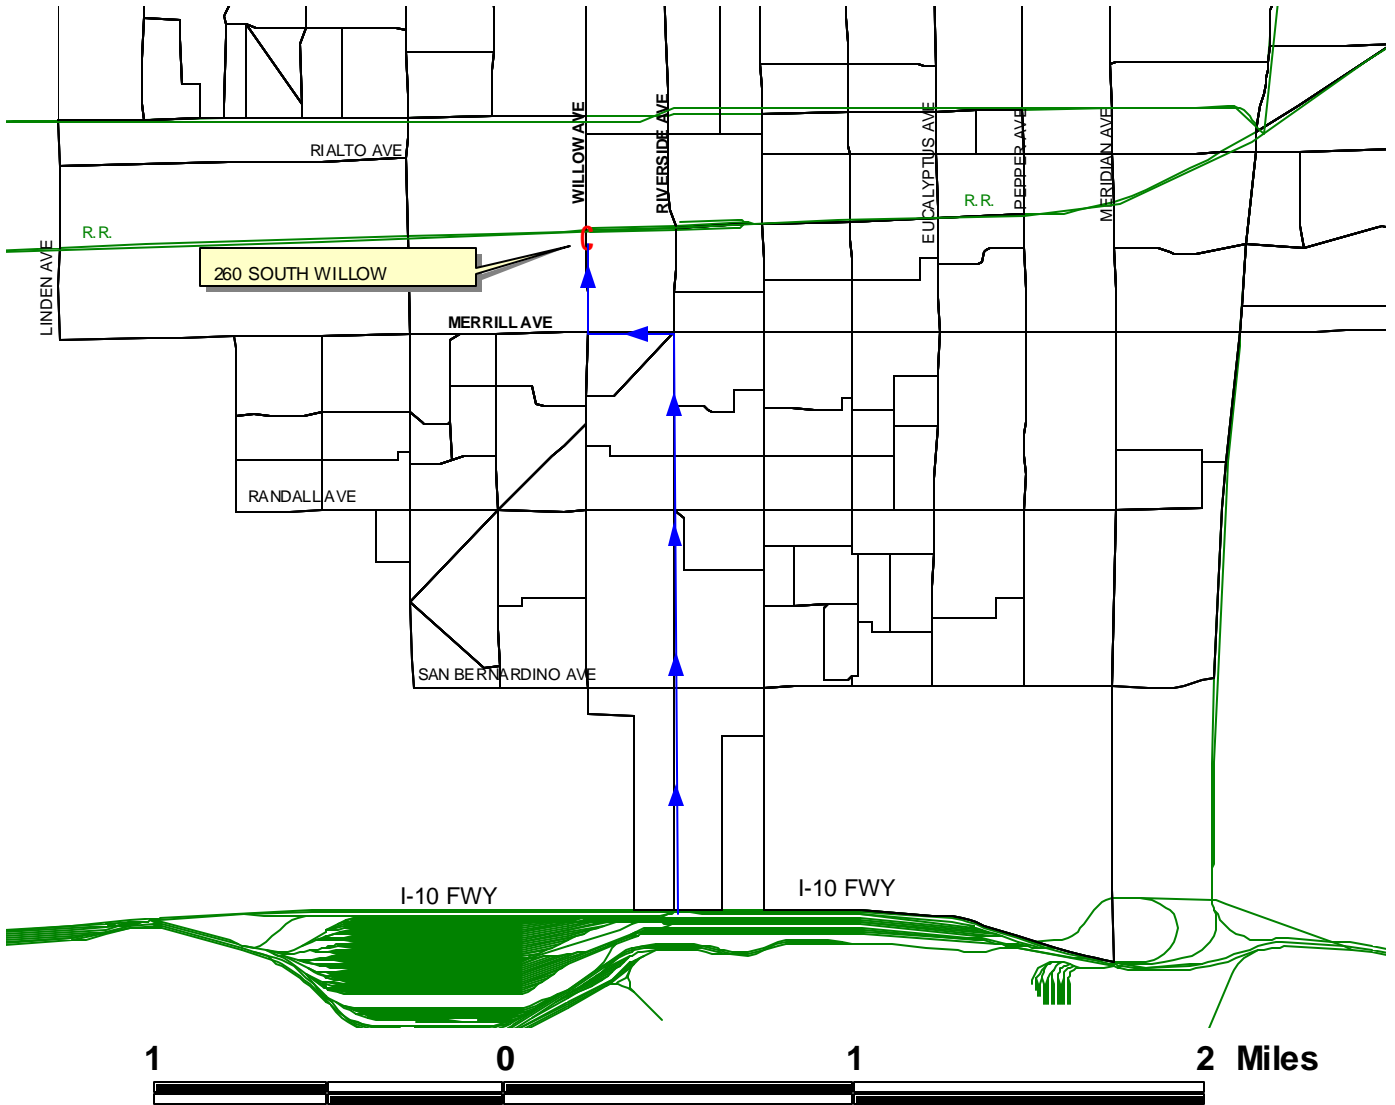

SUPPORT SERVICES FACILITY

260 South Willow Ave
Rialto, Ca. 92376

DIRECTIONS TO SITE:

I-10 FWY
Exit Riverside Ave - northbound
turn left on Merrill Ave
turn right on Willow Ave.